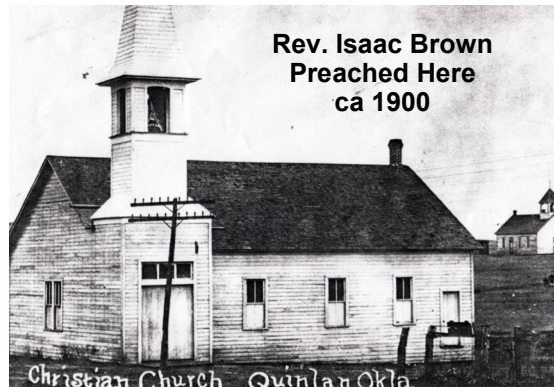

“Elder” Isaac Brown and Family

Born in 1846 in current-day Douglas County, Missouri, and died near Cleveland, OK in 1909. He was buried in the Union (Brown) Cemetery near Quinlan, OK. Isaac married Mrs. Caroline Frances (Morgan) Morgan in 1865 probably in Taney County, MO. He and Caroline were living with their family in Indian Territory near Lenopah, OK in 1893 south of Coffeyville Ks.

By 1895, the family had settled on land near Quinlan, OK in Woodward County OK, and received land patents on the parcels in 1905. The Union (Brown) Cemetery sits on this original parcel of land. Isaac, Caroline, and many of their descendants are buried.

After Caroline died in 1905, Isaac married Emma E. (Webb) McClurg in 1907.